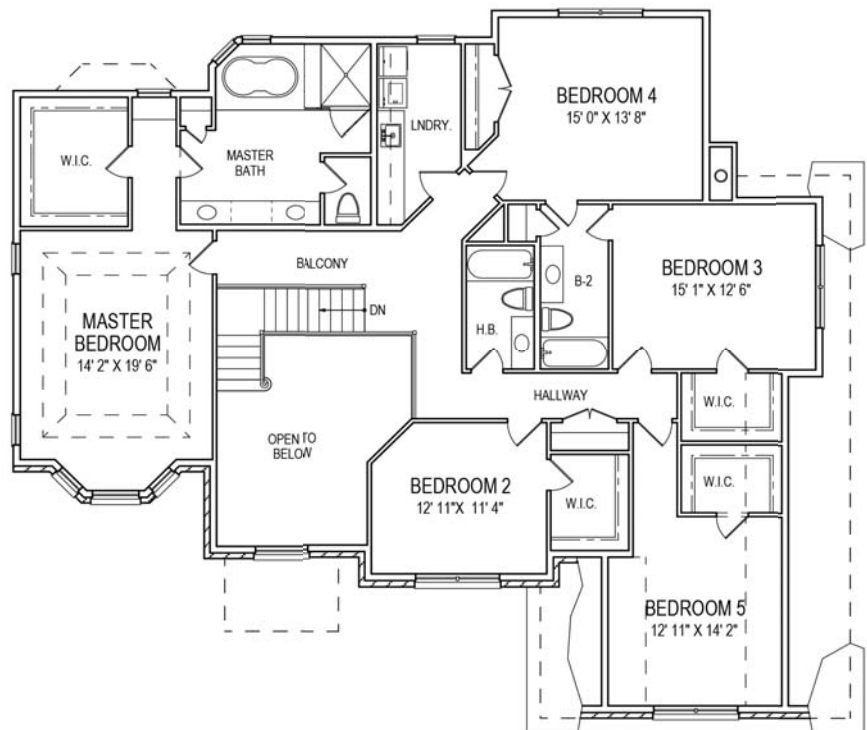

## THE LAUREN

The prestigious Lauren model has curb appeal beyond compare. With 5 bedrooms, 3 1/2 baths and 3,818 square feet it remains one of our most popular models. A 3-car tandem garage and grand 2-story foyer are other trademarks of this stunning design. See Reverse side for floor plan detail.

## FIRST FLOOR PLAN

GROSS SQ.FT. = 1,785

## SECOND FLOOR PLAN

GROSS SQ.FT. = 2,033