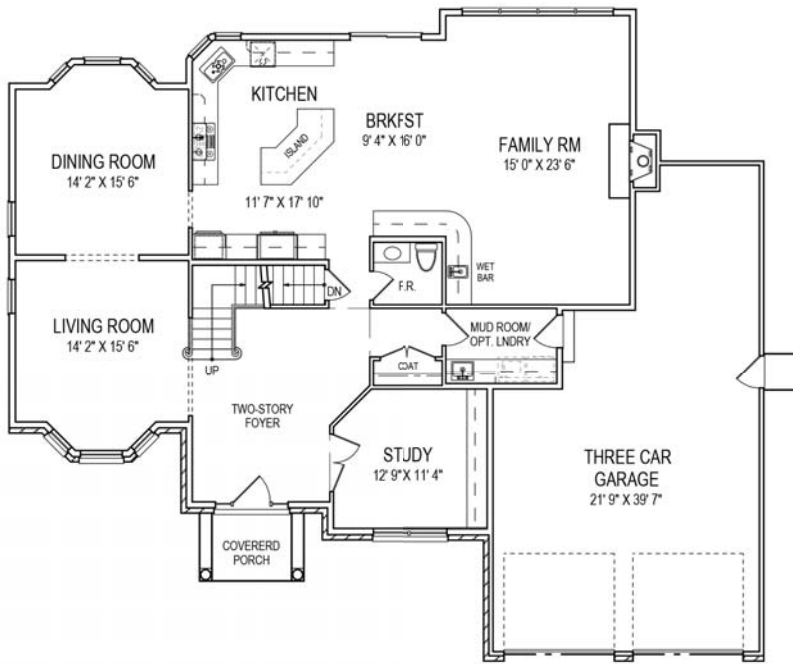

## THE LAUREN

The prestigious Lauren model has curb appeal beyond compare. With 5 bedrooms, 3 1/2 baths and 3,818 square feet it remains one of our most popular models. A 3-car tandem garage and grand 2-story foyer are other trademarks of this stunning design. See Reverse side for floor plan detail.

## FIRST FLOOR PLAN

GROSS SQ.FT. = 1,785

## SECOND FLOOR PLAN

GROSS SQ.FT. = 2,033