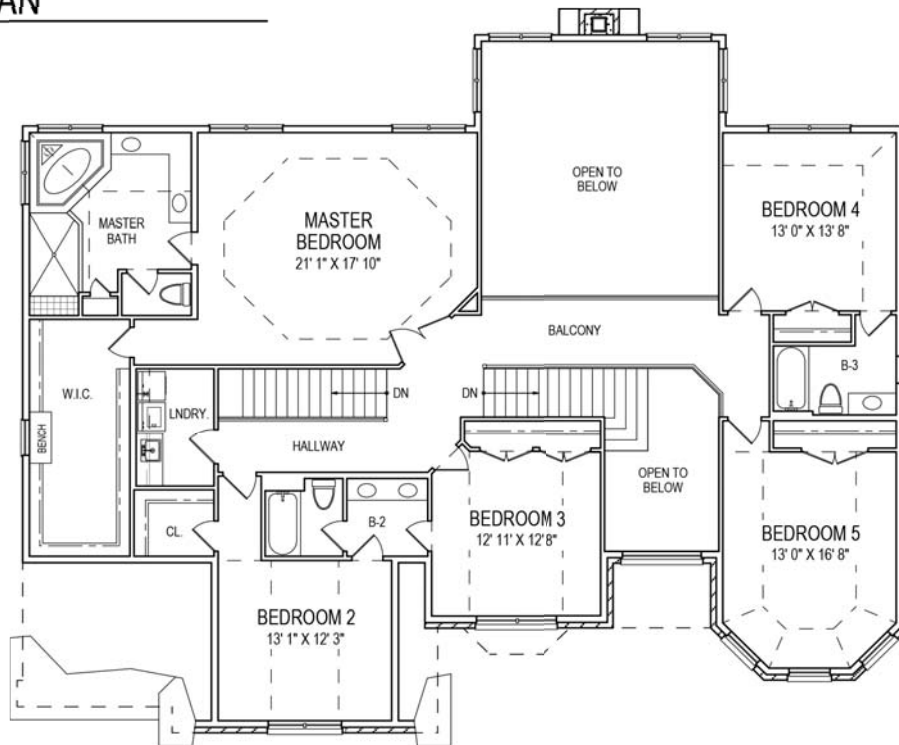

# Concorde Custom Homes

and Renovations, LLC

Regal and stunning in every way, The Regency boasts a 2-story Great Room, as well as open foyer and a Living Room with 14' ceilings and turret. It also features 2 staircases, 4 bedrooms and 3 1/2 baths. Almost 4,000 square feet of luxurious living space. See Reverse side for floor plan detail.

## FIRST FLOOR PLAN

GROSS SQ.FT. = 1,894.7

## SECOND FLOOR PLAN

GROSS SQ.FT. = 2,155