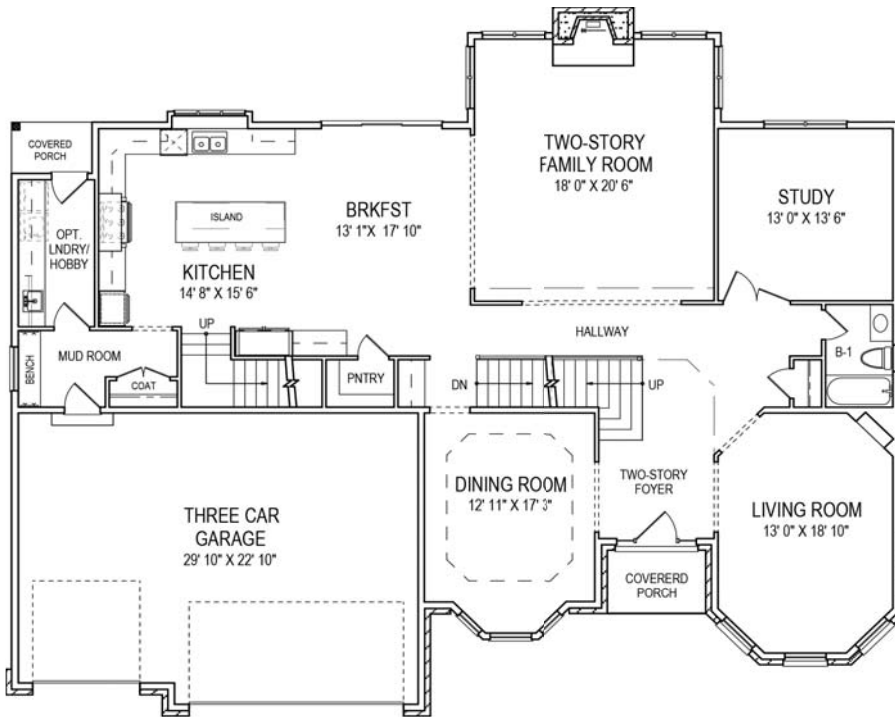

# Concorde Custom Homes

and Renovations, LLC

Regal and stunning in every way, The Regency boasts a 2-story Great Room, as well as open foyer and a Living Room with 14' ceilings and turret. It also features 2 staircases, 4 bedrooms and 3 1/2 baths. Almost 4,000 square feet of luxurious living space. See Reverse side for floor plan detail.

## FIRST FLOOR PLAN

GROSS SQ.FT. = 1,894.7

## SECOND FLOOR PLAN

GROSS SQ.FT. = 2,155