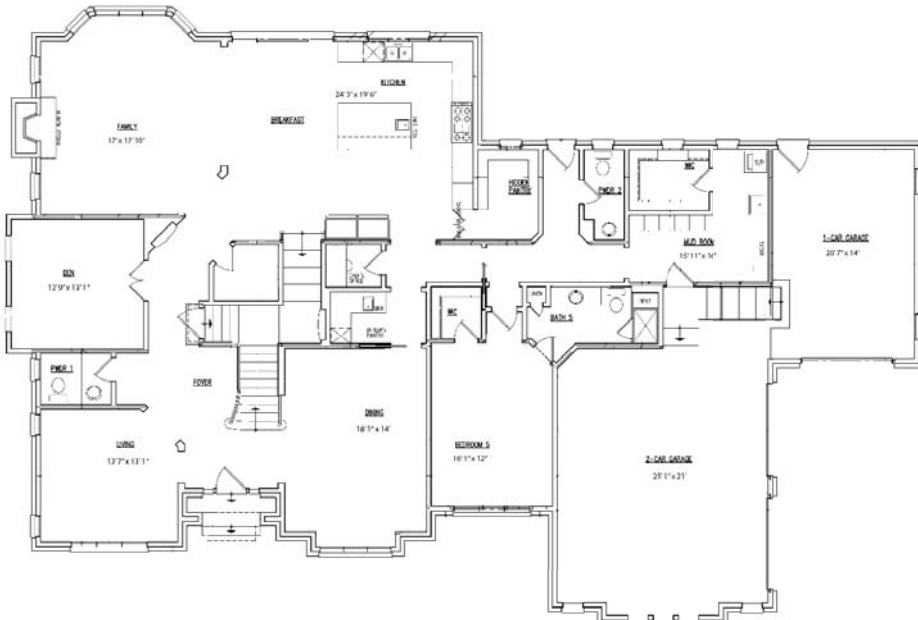

THE SHEFFIELD

FIRST FLOOR PLAN