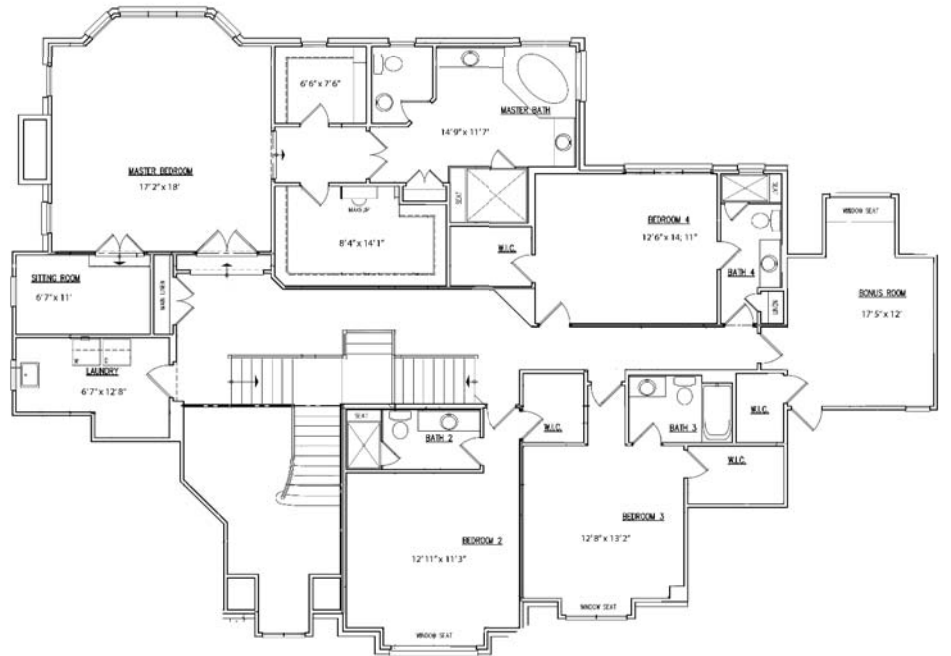

SECOND FLOOR PLAN