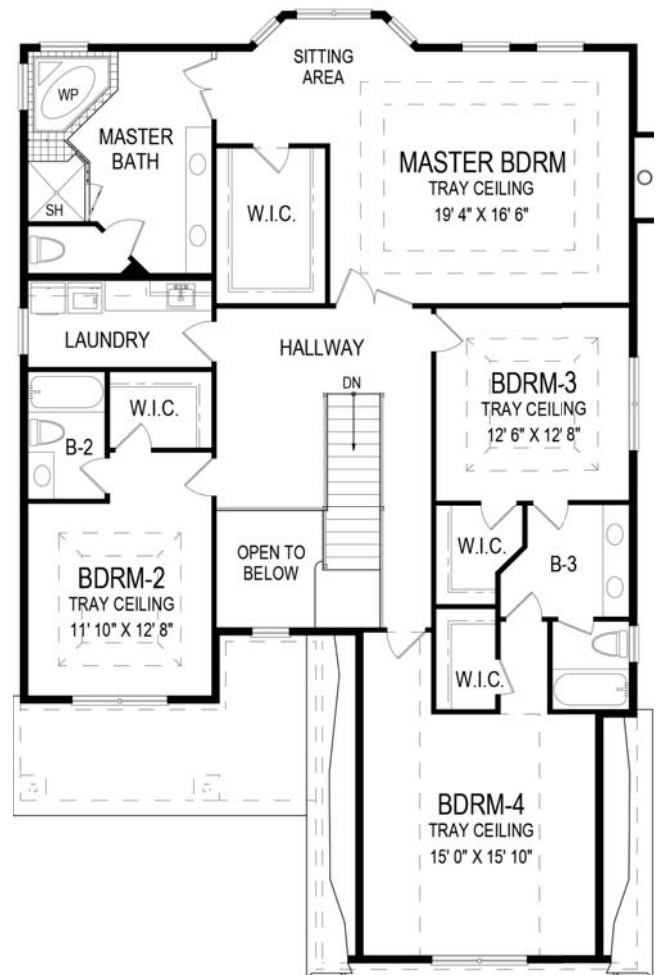

THE CRAFTSMAN

FIRST FLOOR PLAN

1,634 SQ.FT.

SECOND FLOOR PLAN

1,887 SQ.FT.