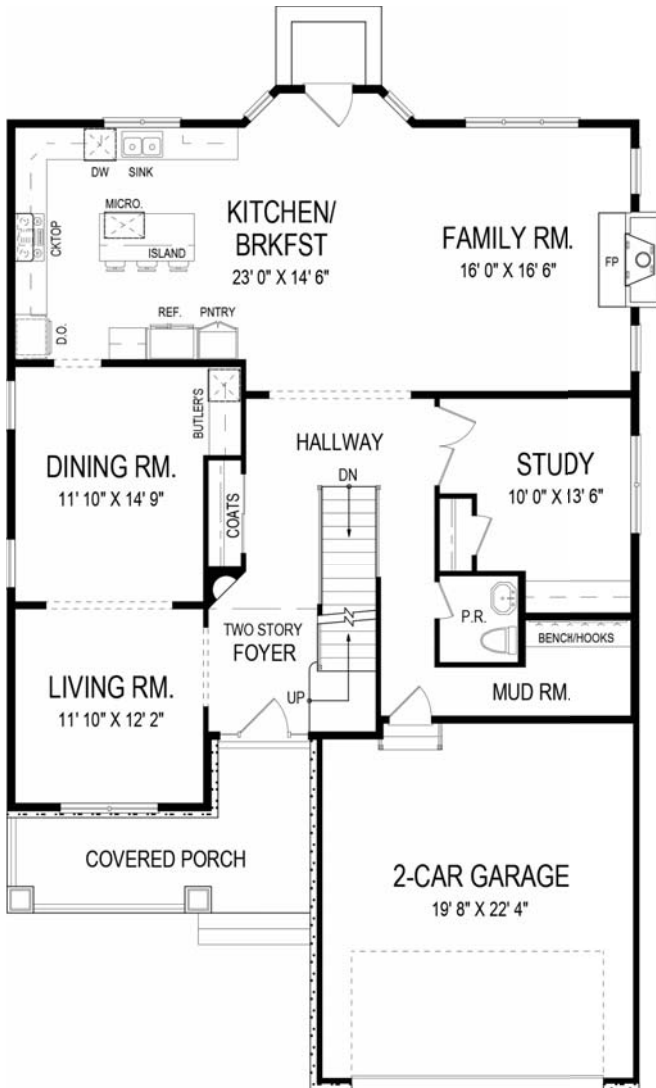

THE CRAFTSMAN

FIRST FLOOR PLAN

1,634 SQ.FT.

SECOND FLOOR PLAN

1,887 SQ.FT.