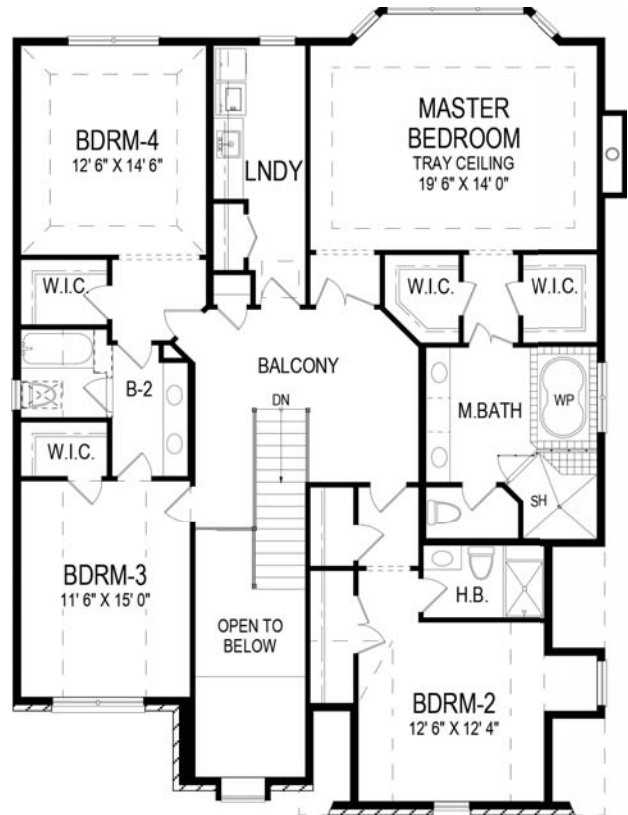

THE NORMANDY

FIRST FLOOR PLAN

GROSS SQ.FT. = 1,563

SECOND FLOOR PLAN

GROSS SQ.FT. = 1,834