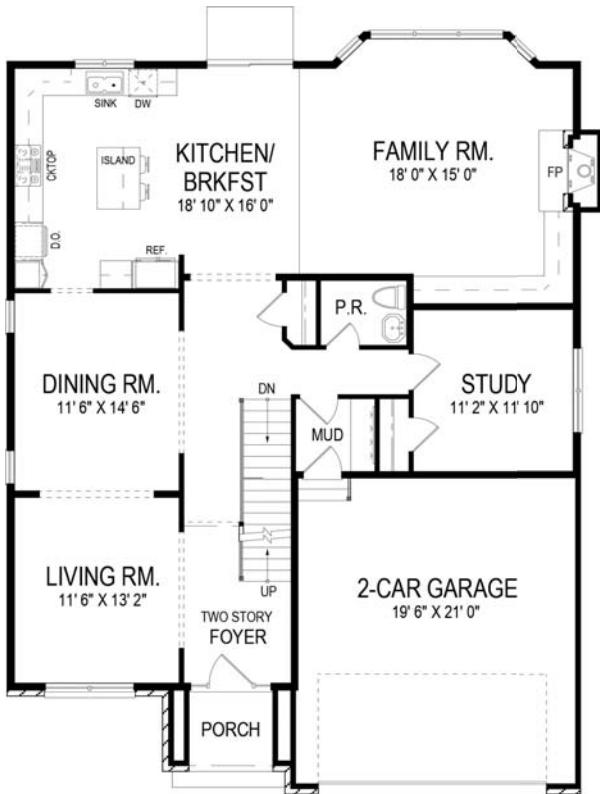

THE NORMANDY

FIRST FLOOR PLAN

GROSS SQ.FT. = 1,563

SECOND FLOOR PLAN

GROSS SQ.FT. = 1,834